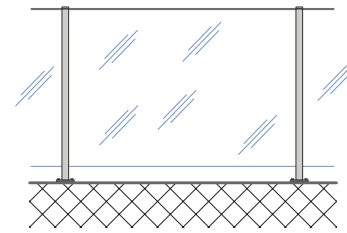

## SUPERIOR SAFETY BARRIER, IN A STYLE OF YOUR CHOICE

The Edge balustrade system is a stylish solution for safety barriers on decks, stairways, balconies, handrails or as pool fencing.

Made from high quality aluminium, the Edge balustrade system can incorporate either toughened glass panels or aluminium balusters, with a choice of finished styles such as framed glass, semi-frameless glass and split rail balusters. It has also been developed to offer a greater variety of modern finishes, such as hidden fixings and a special gutter bracket system for fixing onto floating and waterproof decks.

All of the Edge systems have a choice of four elegantly styled handrails, with an additional interlinking rail available for the 10mm toughened semi frameless glass finish, which is mounted onto a handrail bracket, fixed to the face of balustrade posts. Alternatively, 13.2mm laminated glass can be used with a slim 6mm protective top cap.

# GLASS SERIES

FULL HEIGHT  
TOP FIX

SPLIT RAIL  
FACE FIX

GLASS WITH HANDRAIL  
TOP FIX

GLASS WITH HANDRAIL,  
GUTTER BRACKET. FACE FIX

LAMINATED GLASS WITH  
TOP CAP. TOP FIX

GLASS WITH INTERLINKING RAIL  
(FRONT MOUNTED). FACE FIX

## FRAMED GLASS

6mm glass inline or in a pocketed post, framed with a top and bottom rail, full height or split rail. Top fix or face fix.