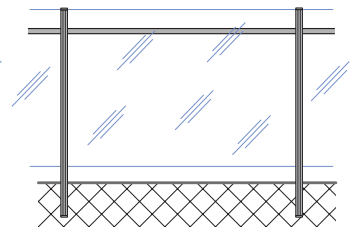

## SUPERIOR SAFETY BARRIER, IN A STYLE OF YOUR CHOICE

The Edge balustrade system is a stylish solution for safety barriers on decks, stairways, balconies, handrails or as pool fencing.

Made from high quality aluminium, the Edge balustrade system can incorporate either toughened glass panels or aluminium balusters, with a choice of finished styles such as framed glass, semi-frameless glass and split rail balusters. It has also been developed to offer a greater variety of modern finishes, such as hidden fixings and a special gutter bracket system for fixing onto floating and waterproof decks.

All of the Edge systems have a choice of four elegantly styled handrails, with an additional interlinking rail available for the 10mm toughened semi frameless glass finish, which is mounted onto a handrail bracket, fixed to the face of balustrade posts. Alternatively, 13.2mm laminated glass can be used with a slim 6mm protective top cap.

# GLASS SERIES

FULL HEIGHT  
TOP FIX

SPLIT RAIL  
FACE FIX

GLASS WITH HANDRAIL  
TOP FIX

GLASS WITH HANDRAIL,  
GUTTER BRACKET. FACE FIX

LAMINATED GLASS WITH  
TOP CAP. TOP FIX

GLASS WITH INTERLINKING RAIL  
(FRONT MOUNTED). FACE FIX

## FRAMED GLASS

6mm glass inline or in a pocketed post, framed with a top and bottom rail, full height or split rail. Top fix or face fix.