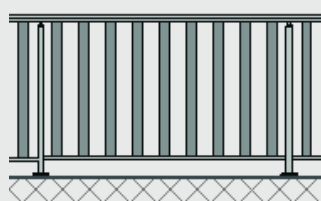

FULL HEIGHT
TOP FIX