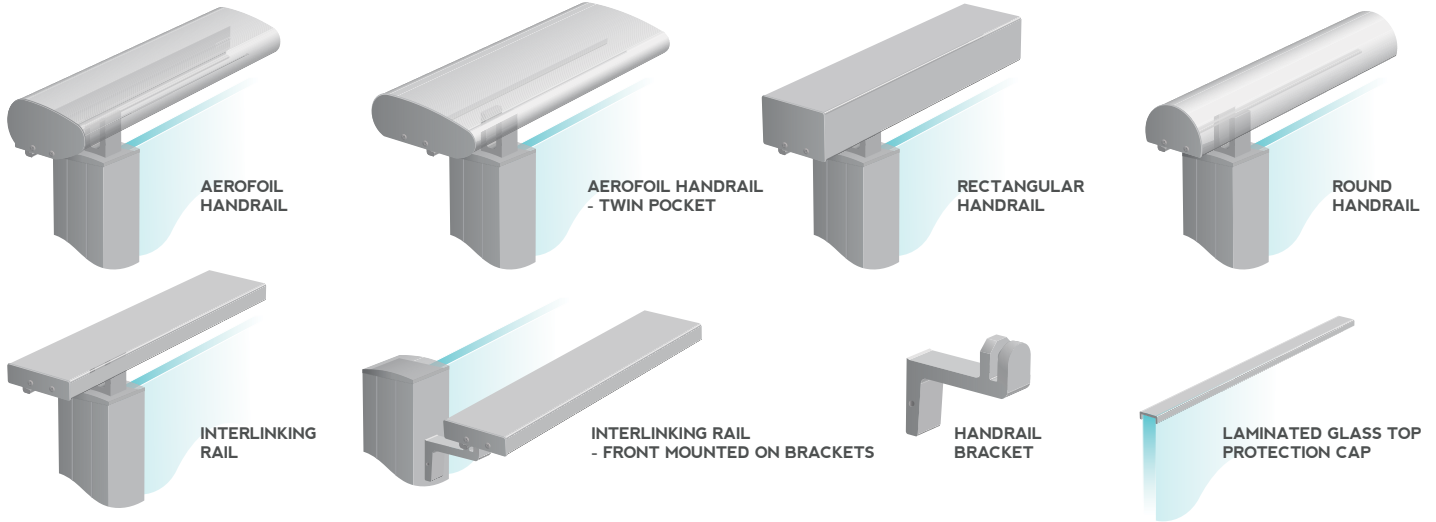

HANDRAIL DESIGNS

TYPICAL FIXING DETAILS