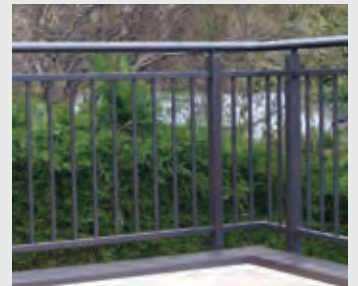

CONTEMPORARY BALUSTER

17mm square baluster in either full height or split rail. Top fix or face fix.