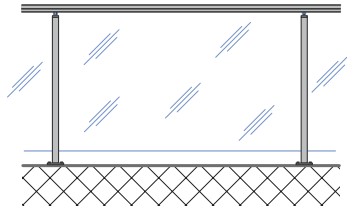

## SUPERIOR SAFETY BARRIER, IN A STYLE OF YOUR CHOICE

The Edge balustrade system is a stylish solution for safety barriers on decks, stairways, balconies, handrails or as pool fencing.

Made from high quality aluminium, the Edge balustrade system can incorporate either toughened glass panels or aluminium balusters, with a choice of finished styles such as framed glass, semi-frameless glass and split rail balusters. It has also been developed to offer a greater variety of modern finishes, such as hidden fixings and a special gutter bracket system for fixing onto floating and waterproof decks.

All of the Edge systems have a choice of four elegantly styled handrails, with an additional interlinking rail available for the 10mm toughened semi frameless glass finish, which is mounted onto a handrail bracket, fixed to the face of balustrade posts. Alternatively, 13.2mm laminated glass can be used with a slim 6mm protective top cap.

# GLASS SERIES

FULL HEIGHT  
TOP FIX

SPLIT RAIL  
FACE FIX

GLASS WITH HANDRAIL  
TOP FIX

GLASS WITH HANDRAIL,  
GUTTER BRACKET. FACE FIX

LAMINATED GLASS WITH  
TOP CAP. TOP FIX

GLASS WITH INTERLINKING RAIL  
(FRONT MOUNTED). FACE FIX

## FRAMED GLASS

6mm glass inline or in a pocketed post, framed with a top and bottom rail, full height or split rail. Top fix or face fix.