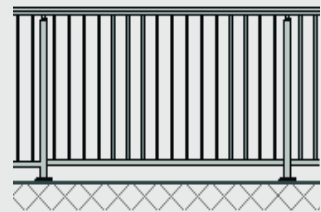

BALUSTER SERIES

FULL HEIGHT
TOP FIX