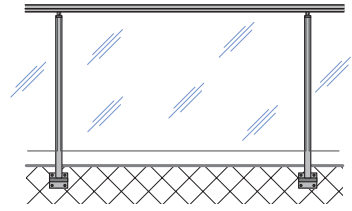

## SUPERIOR SAFETY BARRIER, IN A STYLE OF YOUR CHOICE

The Edge balustrade system is a stylish solution for safety barriers on decks, stairways, balconies, handrails or as pool fencing.

Made from high quality aluminium, the Edge balustrade system can incorporate either toughened glass panels or aluminium balusters, with a choice of finished styles such as framed glass, semi-frameless glass and split rail balusters. It has also been developed to offer a greater variety of modern finishes, such as hidden fixings and a special gutter bracket system for fixing onto floating and waterproof decks.

All of the Edge systems have a choice of four elegantly styled handrails, with an additional interlinking rail available for the 10mm toughened semi frameless glass finish, which is mounted onto a handrail bracket, fixed to the face of balustrade posts. Alternatively, 13.2mm laminated glass can be used with a slim 6mm protective top cap.

# GLASS SERIES

FULL HEIGHT  
TOP FIX

SPLIT RAIL  
FACE FIX

GLASS WITH HANDRAIL  
TOP FIX

GLASS WITH HANDRAIL,  
GUTTER BRACKET. FACE FIX

LAMINATED GLASS WITH  
TOP CAP. TOP FIX

GLASS WITH INTERLINKING RAIL  
(FRONT MOUNTED). FACE FIX

## FRAMED GLASS

6mm glass inline or in a pocketed post, framed with a top and bottom rail, full height or split rail. Top fix or face fix.