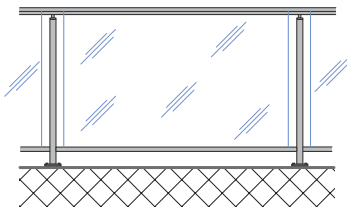

## SUPERIOR SAFETY BARRIER, IN A STYLE OF YOUR CHOICE

The Edge balustrade system is a stylish solution for safety barriers on decks, stairways, balconies, handrails or as pool fencing.

Made from high quality aluminium, the Edge balustrade system can incorporate either toughened glass panels or aluminium balusters, with a choice of finished styles such as framed glass, semi-frameless glass and split rail balusters. It has also been developed to offer a greater variety of modern finishes, such as hidden fixings and a special gutter bracket system for fixing onto floating and waterproof decks.

All of the Edge systems have a choice of four elegantly styled handrails, with an additional interlinking rail available for the 10mm toughened semi frameless glass finish, which is mounted onto a handrail bracket, fixed to the face of balustrade posts. Alternatively, 13.2mm laminated glass can be used with a slim 6mm protective top cap.

# GLASS SERIES

FULL HEIGHT  
TOP FIX

SPLIT RAIL  
FACE FIX

GLASS WITH HANDRAIL  
TOP FIX

GLASS WITH HANDRAIL,  
GUTTER BRACKET. FACE FIX

LAMINATED GLASS WITH  
TOP CAP. TOP FIX

GLASS WITH INTERLINKING RAIL  
(FRONT MOUNTED). FACE FIX