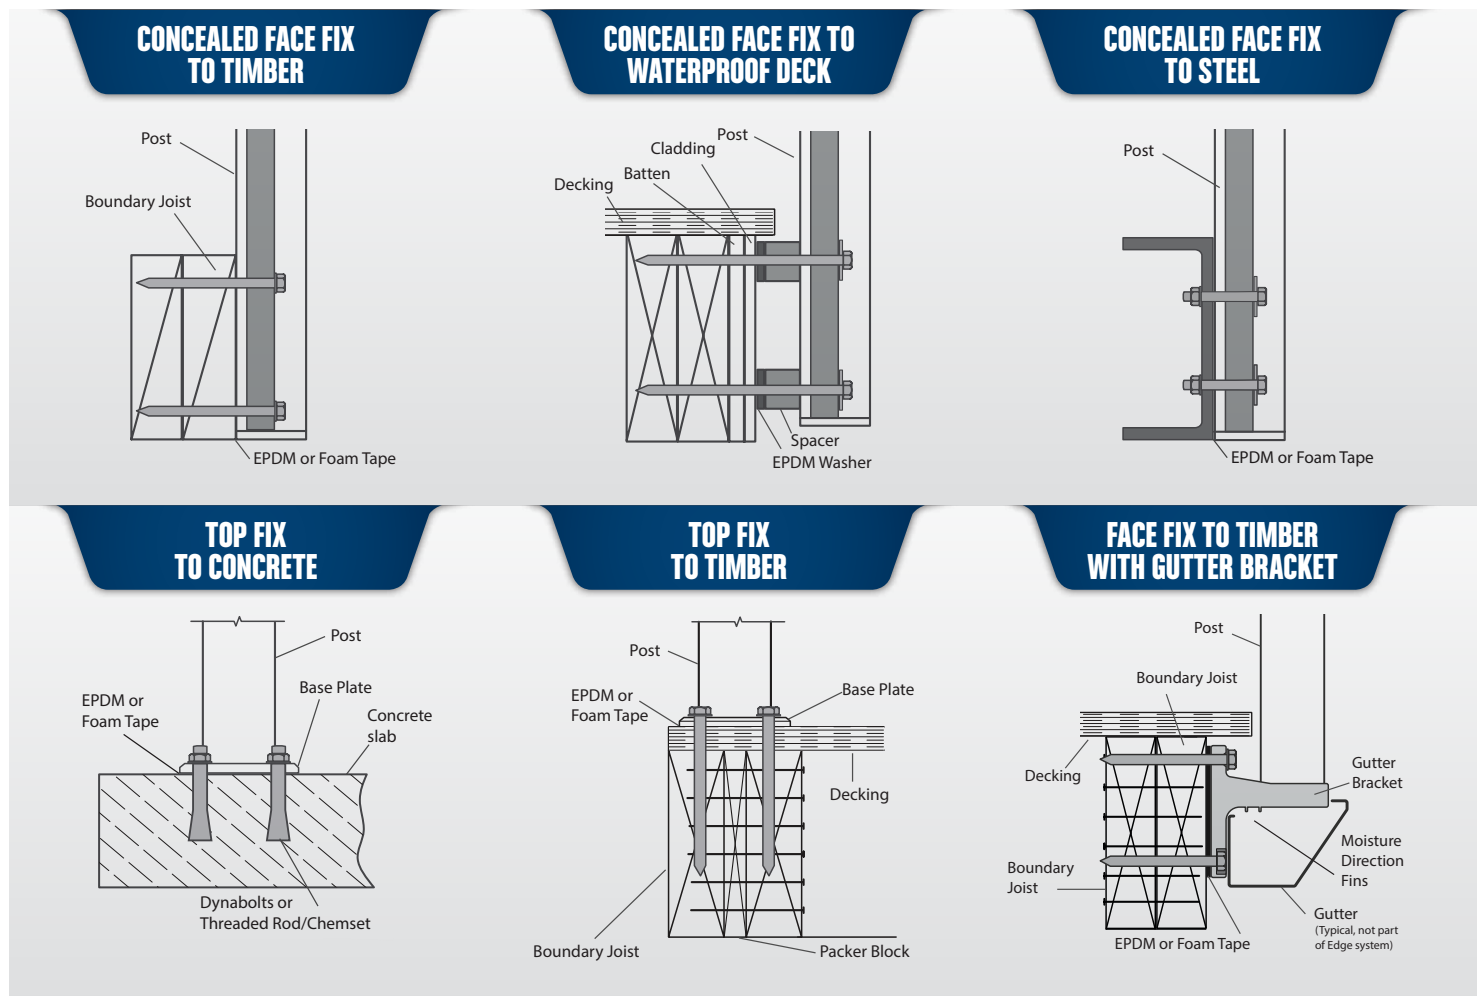

The above represents only a few of the fixing details available—see your authorised Juralco Balustrade Installer for more details.

To guarantee customer satisfaction and ensure a high standard of quality, Edge balustrade systems are only available from the most highly qualified tradesman who have been certified to install these balustrade systems. You can refer to the address here and be confident that you will have a service that matches the Juralco balustrade product quality. The products in this brochure are the subject of intellectual property protection.

All brands are either trademarks of Juralco Aluminium Building Products Ltd or used under licence. Dulux® is a registered trademark of Dulux Group (Australia) PTY LTD.

masterspec partner

SECTION 4852J

*For warranty terms & conditions see www.juralcobalustrades.co.nz

Available from:

Authorised Installer