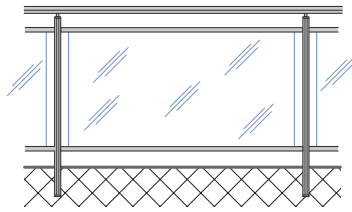

## SUPERIOR SAFETY BARRIER, IN A STYLE OF YOUR CHOICE

The Edge balustrade system is a stylish solution for safety barriers on decks, stairways, balconies, handrails or as pool fencing.

Made from high quality aluminium, the Edge balustrade system can incorporate either toughened glass panels or aluminium balusters, with a choice of finished styles such as framed glass, semi-frameless glass and split rail balusters. It has also been developed to offer a greater variety of modern finishes, such as hidden fixings and a special gutter bracket system for fixing onto floating and waterproof decks.

All of the Edge systems have a choice of four elegantly styled handrails, with an additional interlinking rail available for the 10mm toughened semi frameless glass finish, which is mounted onto a handrail bracket, fixed to the face of balustrade posts. Alternatively, 13.2mm laminated glass can be used with a slim 6mm protective top cap.

# GLASS SERIES

FULL HEIGHT  
TOP FIX

SPLIT RAIL  
FACE FIX

GLASS WITH HANDRAIL  
TOP FIX

GLASS WITH HANDRAIL,  
GUTTER BRACKET. FACE FIX

LAMINATED GLASS WITH  
TOP CAP. TOP FIX

GLASS WITH INTERLINKING RAIL  
(FRONT MOUNTED). FACE FIX

## FRAMED GLASS

6mm glass inline or in a pocketed post, framed with a top and bottom rail, full height or split rail. Top fix or face fix.